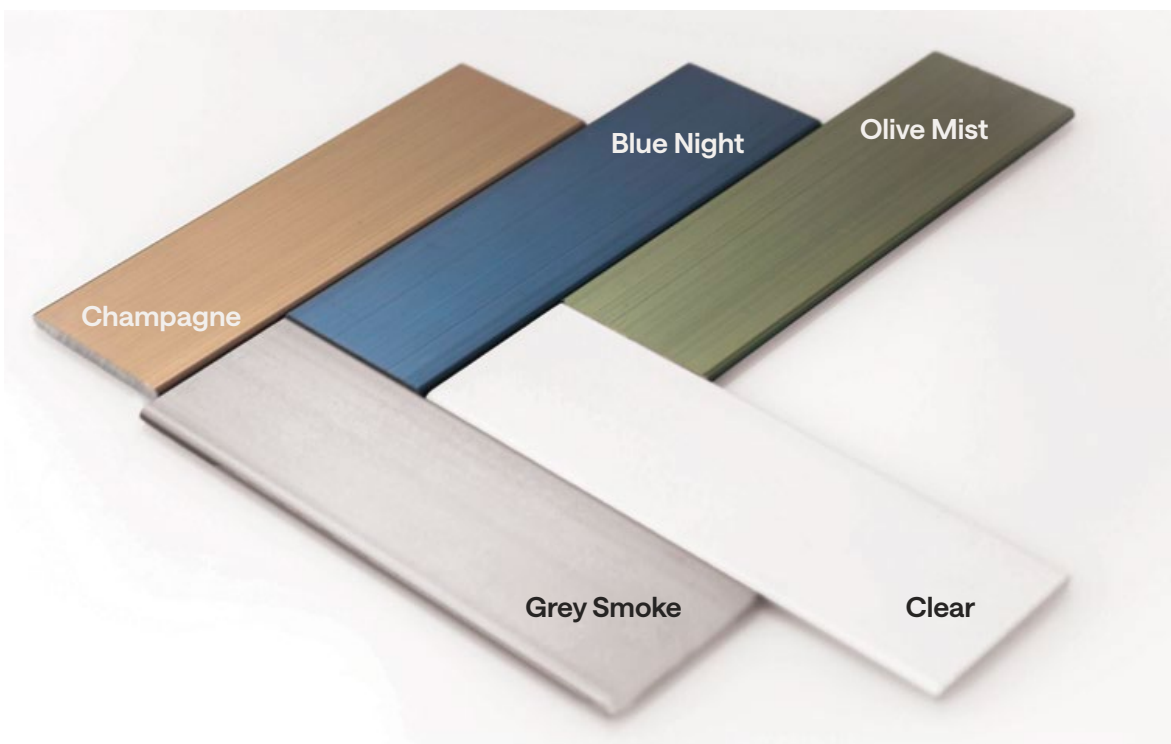

Blaze Blue
Gloss Finish
Dulux 2655268G

Pommel Blue
Gloss Finish
Dulux 98451034

Lemon Yellow
Gloss Finish
Dulux 98432120

Flame Red
Gloss Finish
Dulux 98419959

Orange X15
Gloss Finish
Dulux 2654293G

Dark Violet
Gloss Finish
Dulux 98451926

Mistletoe
Gloss Finish
Dulux 2656292G

Hot Dip Galvanized

For steel surfaces

Anodised

Wood Look

Available on slats

Our wood-look aluminium provides the perfect blend of style and sustainability, offering the natural aesthetics of timber without the environmental impact. Unlike traditional wood, wood-look aluminium is resistant to weathering, pests, and rot, ensuring longevity with minimal maintenance. It is a more sustainable choice that reduces deforestation and aligns with a commitment to environmental responsibility, making it ideal for projects that prioritize both beauty and eco-consciousness. **Here are our recommended options for colors and types to help you find the perfect match for your design needs.**

Spotted Gum

Black Bush Cherry*

Black Ash*

Driftwood*

* Will incur additional cost and lead time

Colour pairings

Use these colours to pair with wood look for applications such as slats and endcaps.

Desert Dream
Classic finish
Interpon 8M201A

Rojo Rock
Smooth finish
Interpon 8M213A

Griptex Black
Solid finish
Interpon MNX00A

Lunar Grey
Matt finish
Interpon YP273A

Exteria

**Liveable
open spaces,
easily done.**

1300 785 765

sales@exteria.com.au